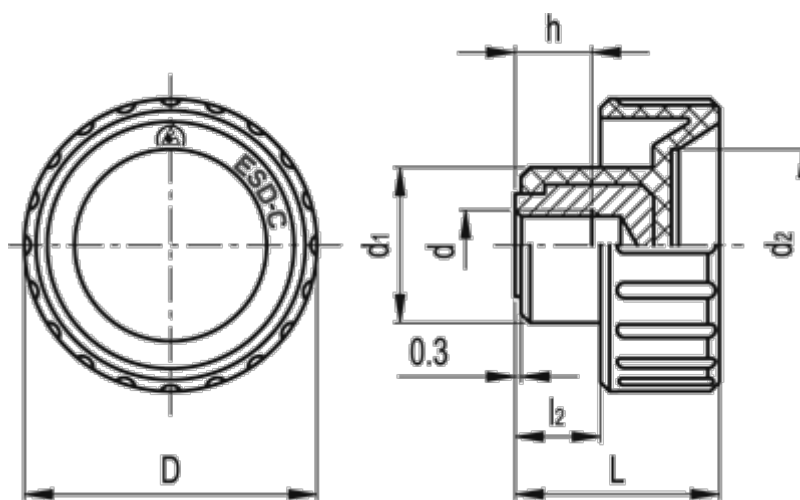

# Data Sheet

Article number: 2302154421

Description: E+G Fluted grip knob  
BT.32 B-M8-ESD-C

## Measures

D	= 32
d1	= 17.0
d2	= 21
d 6H	= M8
h	= 10
L	= 22
l2	= 9
Weight (g)	= 11